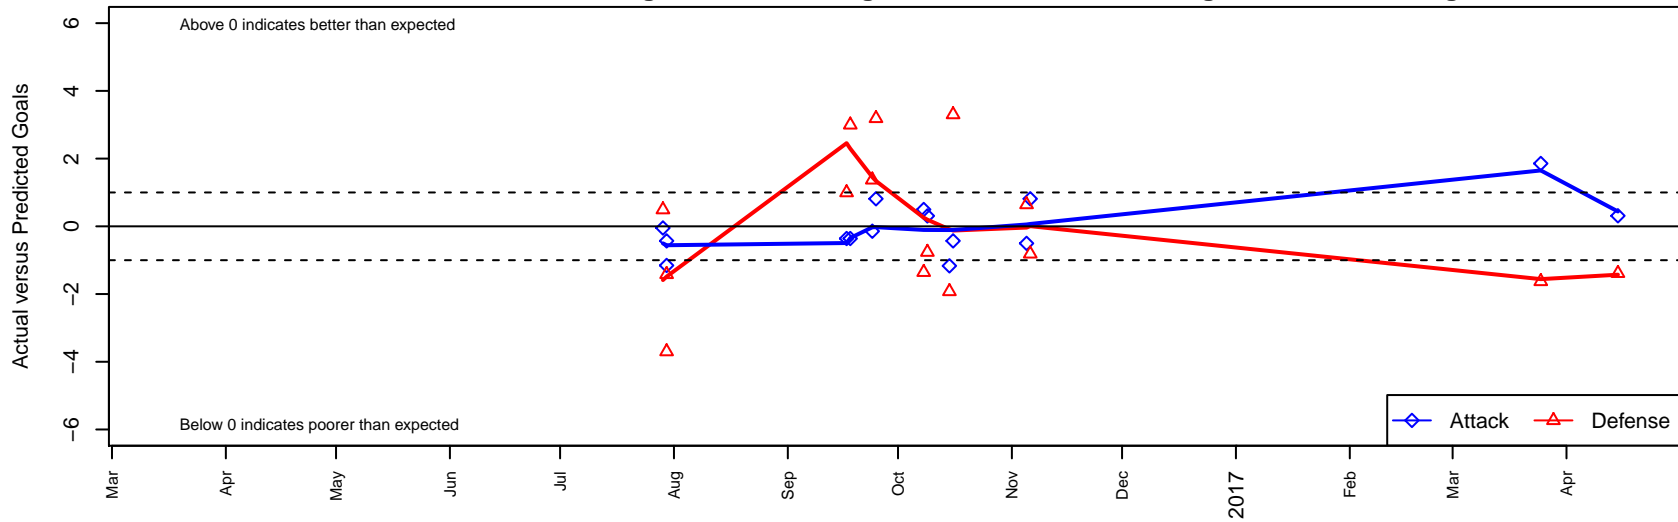

CWSA Grey G04

Central Washington Soccer Academy
Yakima, WA

G04 total strength=445
attack=0.42 defense=0.21

fall league = PSPL–Inland Copa 1 South U13
spr league = Spr PSPL–Inland Copa 2 U13
notes= Wells 2016

alt names used:
CWSA 04 Grey
CWSA G04 GREY (WA)
CWSA 04 Grey

Venues played:
2016 River City Cup U13 (2004) U13
2016 PSPL–Inland Copa 1 South U13
2016 Spr PSPL–Inland Copa 2 U13

CWSA Grey G04
Dots are actual minus expected GF (blue circles) and GA (red triangles).
Blue line is smoothed change in attack strength. Red is smoothed change in defense strength.

**attack and defense variance (black dot)
relative to other teams
and top 10 in region**

**attack and defense rating
relative to others at age
and all opponents in last 13 months**

Performance relative to 13 month average