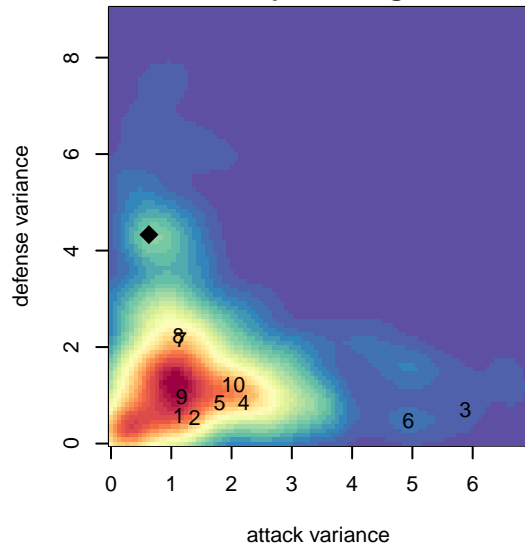

CWSA Grey G04

Central Washington Soccer Academy
Yakima, WA

G04 total strength=445
attack=0.42 defense=0.21

fall league = PSPL–Inland Copa 1 South U13
spr league = Spr PSPL–Inland Copa 2 U13
notes= Wells 2016

alt names used:
CWSA 04 Grey
CWSA G04 GREY (WA)
CWSA 04 Grey

Venues played:
2016 River City Cup U13 (2004) U13
2016 PSPL–Inland Copa 1 South U13
2016 Spr PSPL–Inland Copa 2 U13

CWSA Grey G04
Dots are actual minus expected GF (blue circles) and GA (red triangles).
Blue line is smoothed change in attack strength. Red is smoothed change in defense strength.

**attack and defense variance (black dot)
relative to other teams
and top 10 in region**

**attack and defense rating
relative to others at age
and all opponents in last 13 months**

Performance relative to 13 month average