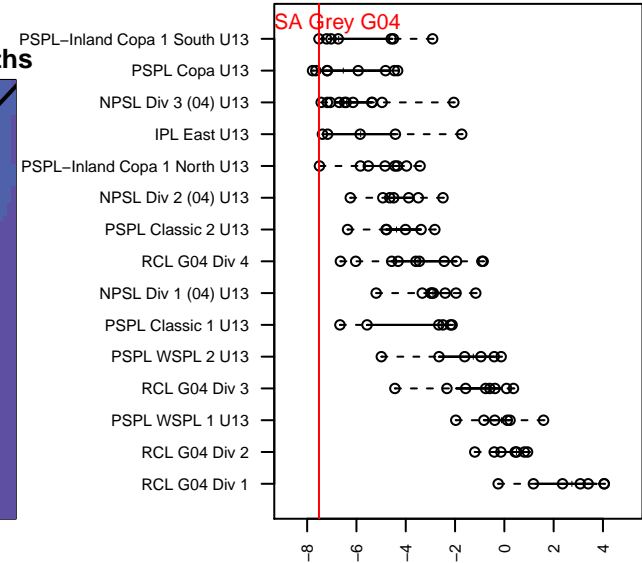

CWSA Grey G04

Central Washington Soccer Academy
Yakima, WA

G04 total strength=445
attack=0.42 defense=0.21

fall league = PSPL–Inland Copa 1 South U13
spr league = Spr PSPL–Inland Copa 2 U13
notes= Wells 2016

alt names used:
CWSA 04 Grey
CWSA G04 GREY (WA)
CWSA 04 Grey

Venues played:
2016 River City Cup U13 (2004) U13
2016 PSPL–Inland Copa 1 South U13
2016 Spr PSPL–Inland Copa 2 U13

CWSA Grey G04
Dots are actual minus expected GF (blue circles) and GA (red triangles).
Blue line is smoothed change in attack strength. Red is smoothed change in defense strength.

**attack and defense variance (black dot)
relative to other teams
and top 10 in region**

**attack and defense rating
relative to others at age
and all opponents in last 13 months**

Performance relative to 13 month average